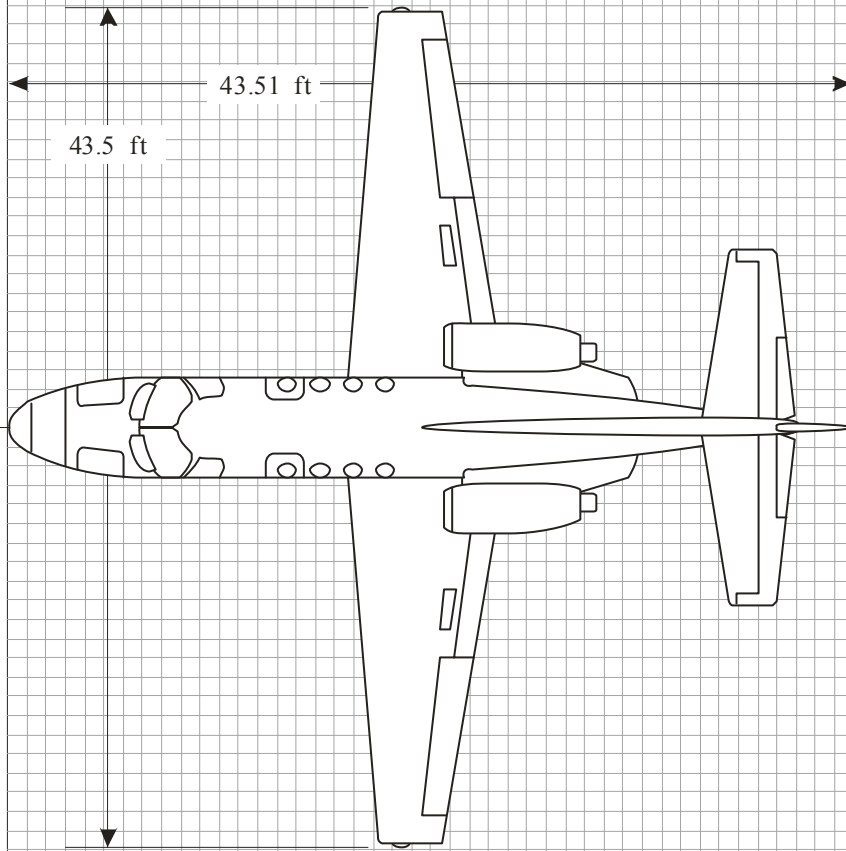

EXTERIOR

CITATION 500

Scale = 1:120

Aux Power Unit: N/A
Single Point Refuel: N/A
Ext. Lav Service: N/A

307-03-2

INTERIOR

Scale = 1:30

Normal Seating : 5
Floor Area : 38.1 sq. ft.
Cabin Volume : 205 cu. ft.
Baggage Volume : 57 cu. ft.

Baggage

*Use of the full 40 cu. ft. for baggage requires the removal of bags to use the lavatory.

Scale = 1:60

CITATION 500