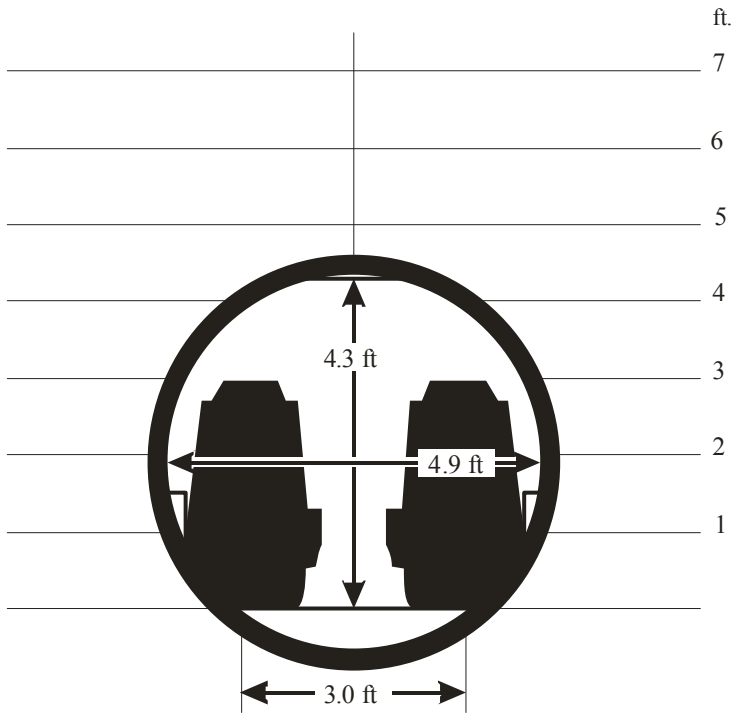

EXTERIOR

CITATION 500

Scale = 1:120

Aux Power Unit: N/A
Single Point Refuel: N/A
Ext. Lav Service: N/A

307-03-2

INTERIOR

Scale = 1:30

Normal Seating : 5
Floor Area : 38.1 sq. ft.
Cabin Volume : 205 cu. ft.
Baggage Volume : 57 cu. ft.

Baggage

*Use of the full 40 cu. ft. for baggage requires the removal of bags to use the lavatory.

Scale = 1:60

CITATION 500