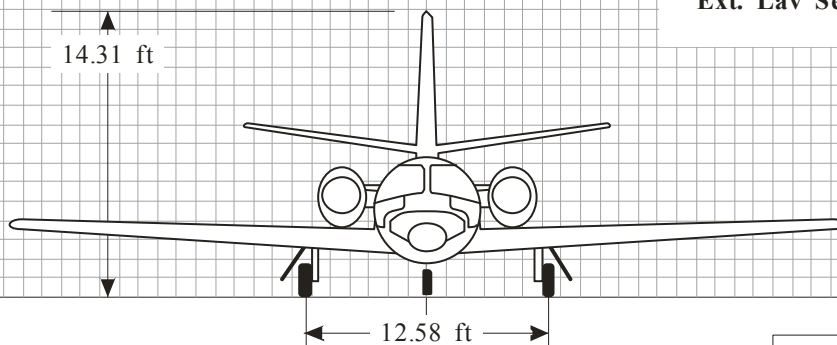

EXTERIOR

CITATION 500

Scale = 1:120

Aux Power Unit: N/A
Single Point Refuel: N/A
Ext. Lav Service: N/A

307-03-2

INTERIOR

Scale = 1:30

Normal Seating : 5
Floor Area : 38.1 sq. ft.
Cabin Volume : 205 cu. ft.
Baggage Volume : 57 cu. ft.

Baggage

*Use of the full 40 cu. ft. for baggage requires the removal of bags to use the lavatory.

Scale = 1:60

CITATION 500