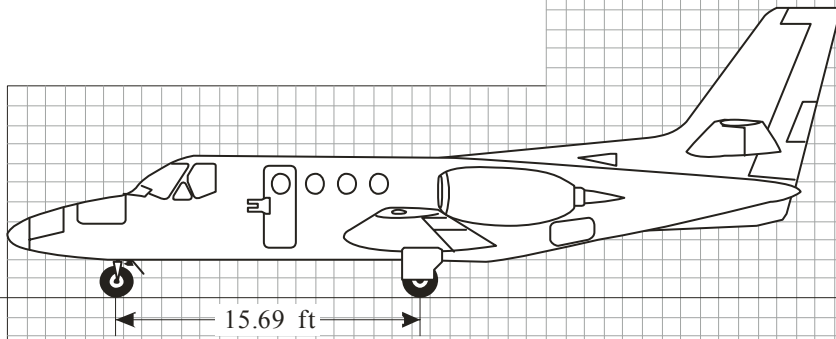

EXTERIOR

CITATION 500

Scale = 1:120

Aux Power Unit: N/A
Single Point Refuel: N/A
Ext. Lav Service: N/A

307-03-2

INTERIOR

Scale = 1:30

Normal Seating : 5
Floor Area : 38.1 sq. ft.
Cabin Volume : 205 cu. ft.
Baggage Volume : 57 cu. ft.

Baggage

*Use of the full 40 cu. ft. for baggage requires the removal of bags to use the lavatory.

Scale = 1:60

CITATION 500