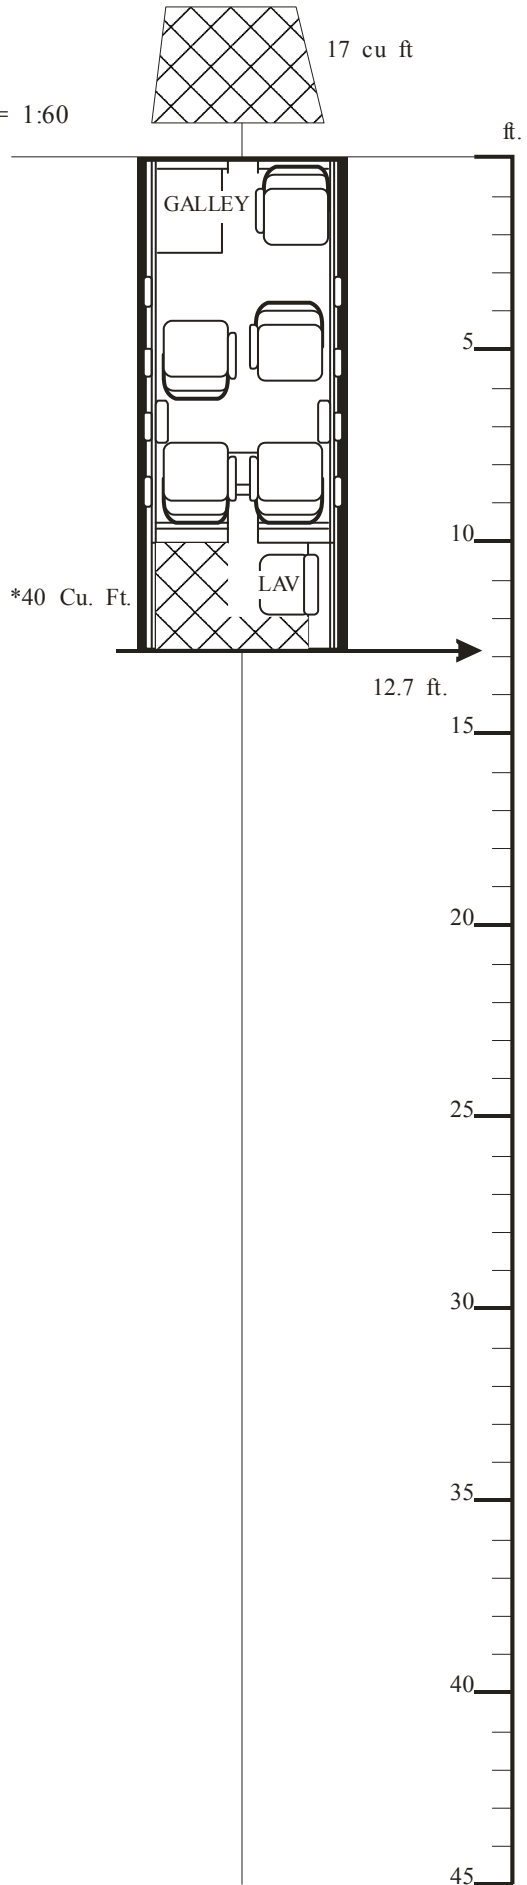

EXTERIOR

CITATION 500

Scale = 1:120

Aux Power Unit: N/A
Single Point Refuel: N/A
Ext. Lav Service: N/A

307-03-2

INTERIOR

Scale = 1:30

Normal Seating : 5
Floor Area : 38.1 sq. ft.
Cabin Volume : 205 cu. ft.
Baggage Volume : 57 cu. ft.

Baggage

*Use of the full 40 cu. ft. for baggage requires the removal of bags to use the lavatory.

Scale = 1:60

CITATION 500