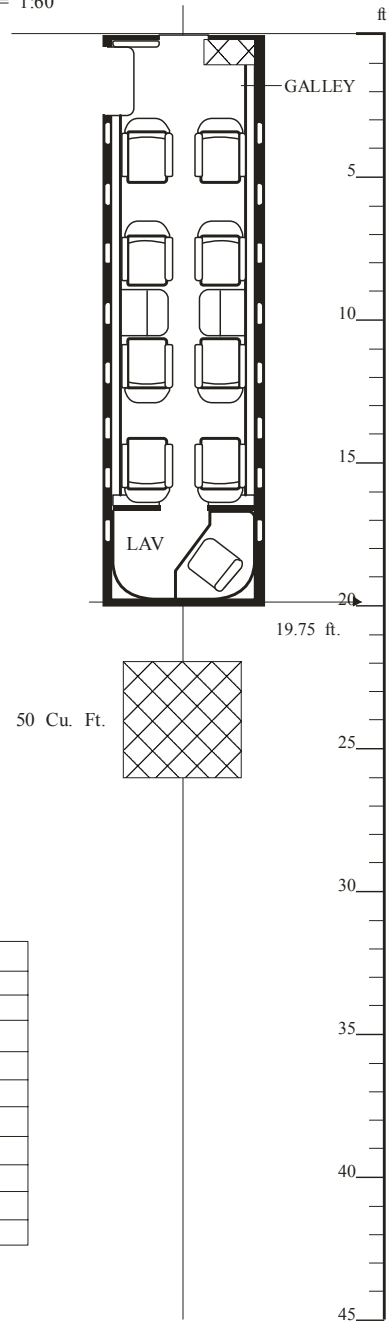

EXTERIOR

LEARJET 45

206-03-2R2

INTERIOR

Scale = 1:30

- Normal Seating : 8
- Floor Area : 65.8 sq. ft.
- Cabin Volume : 410 cu. ft.
- Baggage Volume : 65 cu. ft.

 Baggage

AVIONICS	
Honeywell Primus 1000	
EQUIPMENT	
Cockpit Voice Recorder	Standard
Flight Data Recorder	Option
EICAS	Standard
Ground Warning Sys	EGPWS
Traffic Warning Sys	TCAS II
Maint Diagnostic Sys	Standard
VHF 8.33 Khz Spacing	Option
RVSM Certified	Yes

Scale = 1:60

LEARJET 45

206-04-2R6