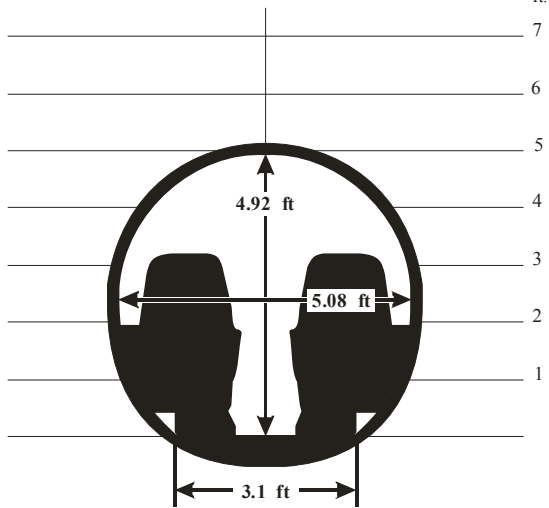

EXTERIOR

LEARJET 45

206-03-2R2

INTERIOR

Scale = 1:30

- Normal Seating : 8
- Floor Area : 65.8 sq. ft.
- Cabin Volume : 410 cu. ft.
- Baggage Volume : 65 cu. ft.

 Baggage

AVIONICS	
Honeywell Primus 1000	
EQUIPMENT	
Cockpit Voice Recorder	Standard
Flight Data Recorder	Option
EICAS	Standard
Ground Warning Sys	EGPWS
Traffic Warning Sys	TCAS II
Maint Diagnostic Sys	Standard
VHF 8.33 Khz Spacing	Option
RVSM Certified	Yes

Scale = 1:60

LEARJET 45

206-04-2R6