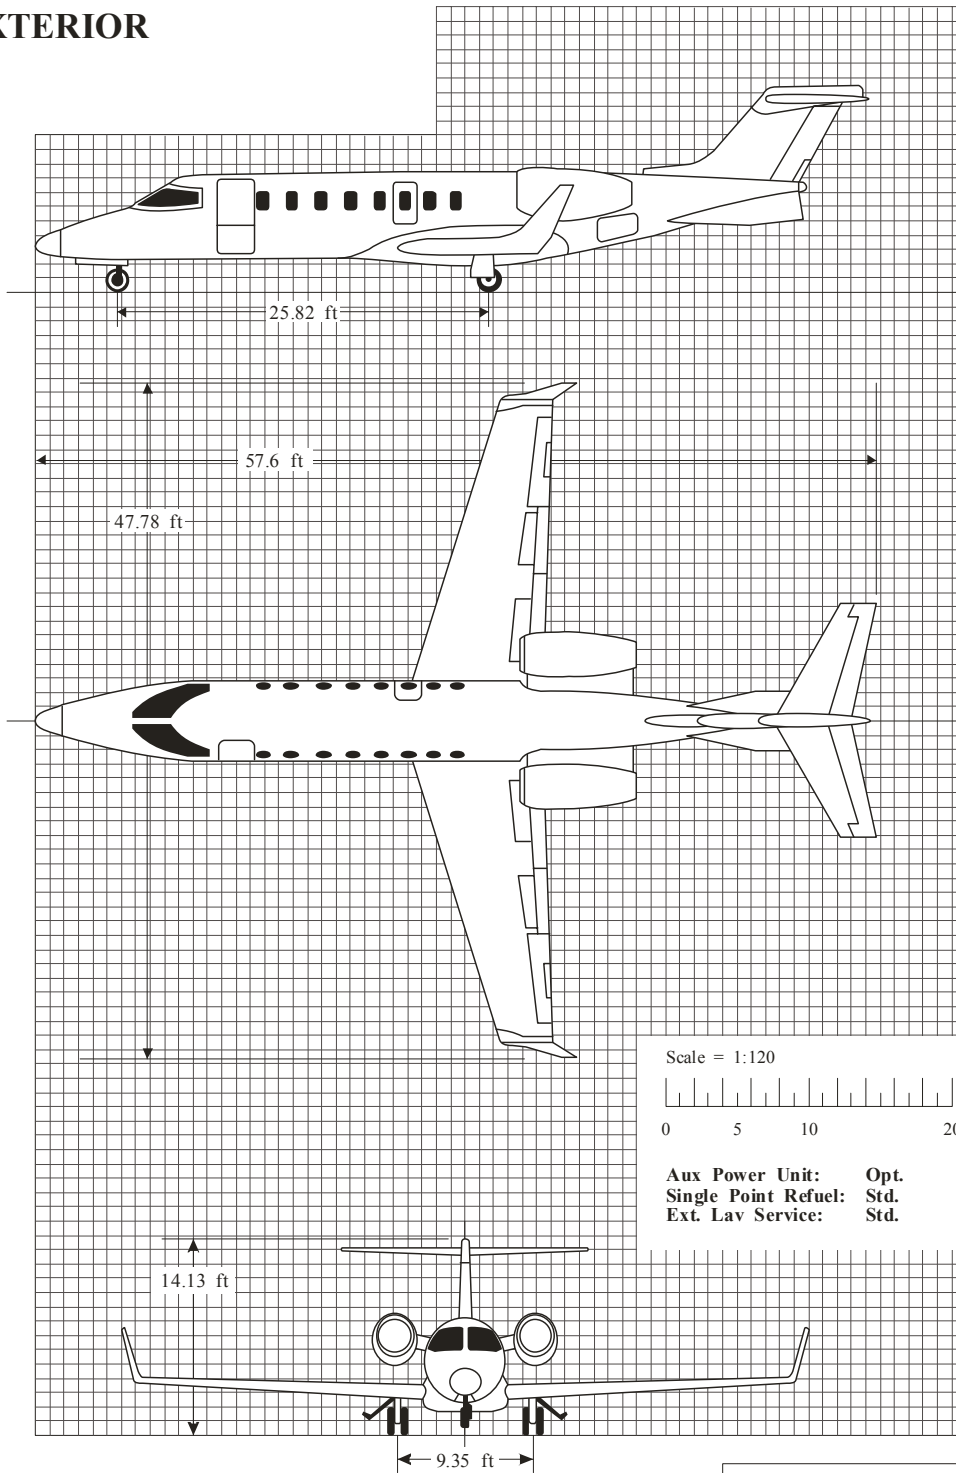

EXTERIOR

LEARJET 45

206-03-2R2

INTERIOR

Scale = 1:30

- Normal Seating : 8
- Floor Area : 65.8 sq. ft.
- Cabin Volume : 410 cu. ft.
- Baggage Volume : 65 cu. ft.

 Baggage

AVIONICS	
Honeywell Primus 1000	
EQUIPMENT	
Cockpit Voice Recorder	Standard
Flight Data Recorder	Option
EICAS	Standard
Ground Warning Sys	EGPWS
Traffic Warning Sys	TCAS II
Maint Diagnostic Sys	Standard
VHF 8.33 Khz Spacing	Option
RVSM Certified	Yes

Scale = 1:60

LEARJET 45

206-04-2R6